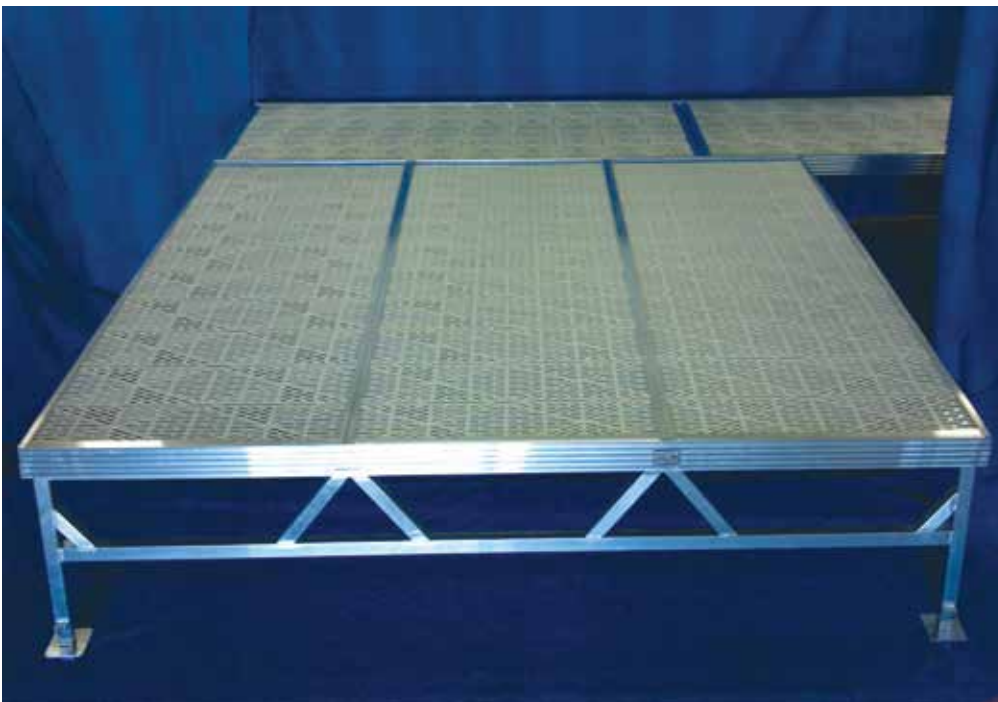

12' Patio

12' Patio includes:

- 3-4'x10' Dock Sections
- 2-12' Patio Legs
- 1-Pair Angle Support Brackets
- 2-Side Rail Support Brackets
- 1-12' End Cap
- 1-4' End Cap

**16' PATIO AVAILABLE
SPECIAL
ORDER!**