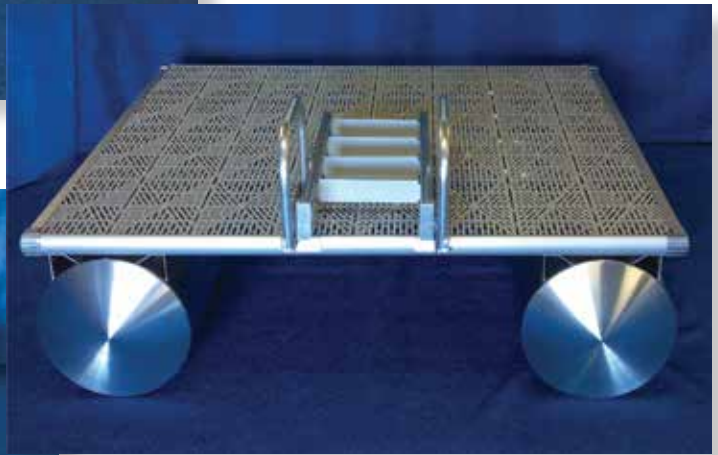

Phone 231.943.8420

Fax 231.943.9440

www.twinbaydockproducts.com

info@twinbaydockproducts.com

INSTA DOCK - Vinyl

Weatherproof Vinyl with Welded Aluminum Support Assembly

- Aluminum side rails with vinyl decking
- Dock sections: 40"x10' and 4'x10'
- Assembles with quick pins
- Available in Gray, Brown White, Tan, Michigan & Michigan State
- 10 year pro-rated warranty on vinyl

Available in: • 40"x10' • 4'x10'

Sturdy Craftsmanship

CEDAR

Special Order

Floating Dock

Rolling Dock

ADJUSTABLE DOCK LEGS

Heights:

1'-18"

2-4'

3-6'

4-8'

Raft available
in all colors
8x8', 8x12'

Raft Includes:

- Fold-up ladder
- Concrete Weight
- Chain

Big Bird Deterrent
Patent# ••US8, 240, 094131