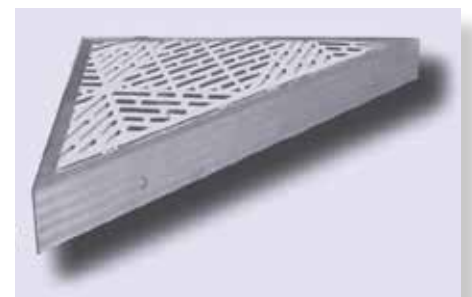

INSTA DOCK - Components

Side Rail Bracket
Used to support patio sections

Starter Bracket
Used to connect first and second dock sections when an angle is needed from shore

Post Cap
For the "finished look"

Quick Pin
Quick assembly - replaces nuts and bolts

Flag Pole Bracket
For securing upright poles to dock

Stringer End Cap
For the "finished look"

Angle Support Bracket
Used to support patio sections

Round Pole Accessories
Pads, auger and round pole components. Poles can be ordered up to 12' length

Corner Section
Optional

Dock End Cap
For the "finished look", 40", 4-8-12' widths

Eye Anchor
50" long, made of steel

MADE TO LAST

www.twinbaydockproducts.com