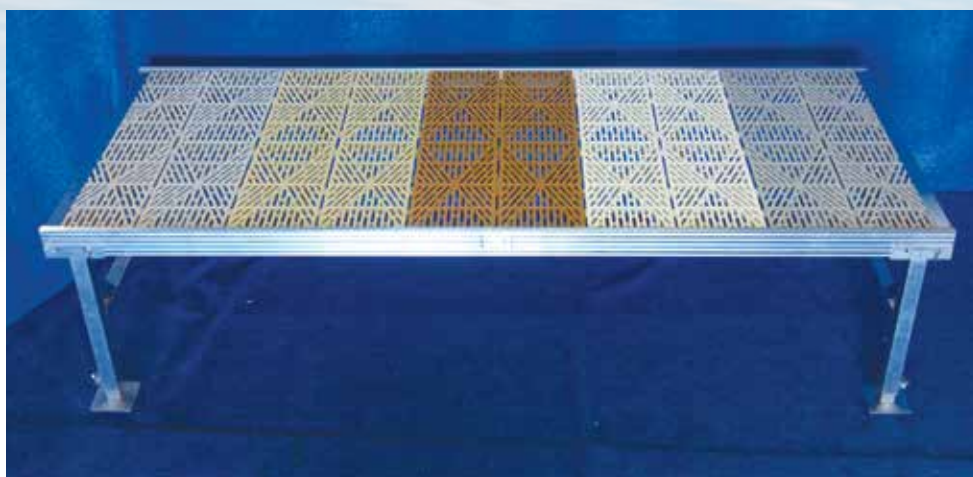

INSTA DOCK

by Twin Bay Dock & Products

Insta Dock
Modular
Dock
System

- Vinyl or Wood Decking
- Dock Accessories
- Components

**Twin Bay
Dock &
Products, Inc.**

982 E. Commerce Drive
Traverse City, MI 49685

Phone 231.943.8420

Fax 231.943.9440

www.twinbaydockproducts.com

info@twinbaydockproducts.com

INSTA DOCK - Vinyl

Weatherproof Vinyl with Welded Aluminum Support Assembly

- Aluminum side rails with vinyl decking
- Dock sections: 40"x10' and 4'x10'
- Assembles with quick pins
- Available in Gray, Brown White, Tan, Michigan & Michigan State
- 10 year pro-rated warranty on vinyl

Available in: • 40"x10' • 4'x10'

Sturdy Craftsmanship

CEDAR

Special Order

Floating Dock

Rolling Dock

ADJUSTABLE DOCK LEGS

Heights:

Corner Section
Optional

Dock End Cap
For the "finished look", 40", 4-8-12' widths

Eye Anchor
50" long, made of steel

MADE TO LAST

www.twinbaydockproducts.com