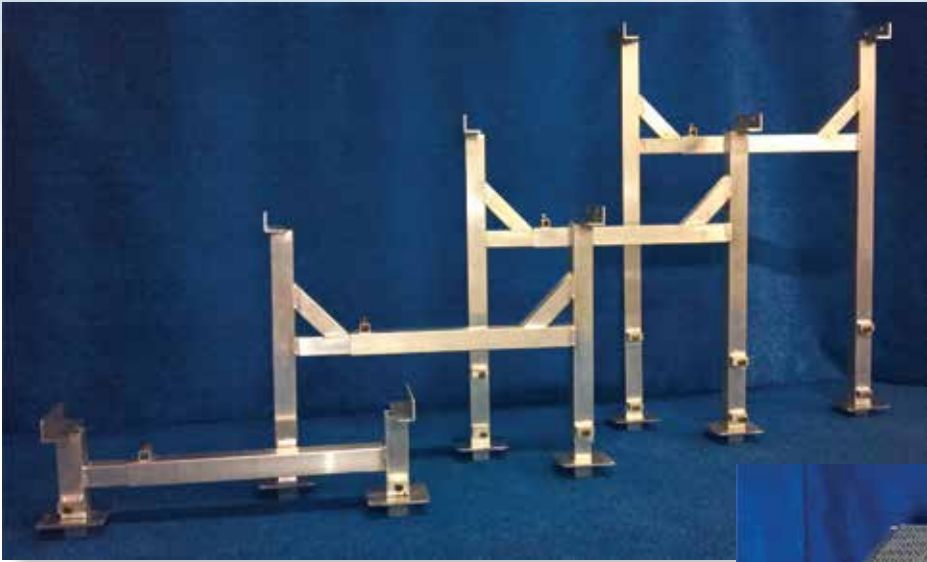

Available in: • 40"x10' • 4'x10'

Sturdy Craftsmanship

CEDAR

Special Order

Floating Dock

Rolling Dock

ADJUSTABLE DOCK LEGS

Heights: