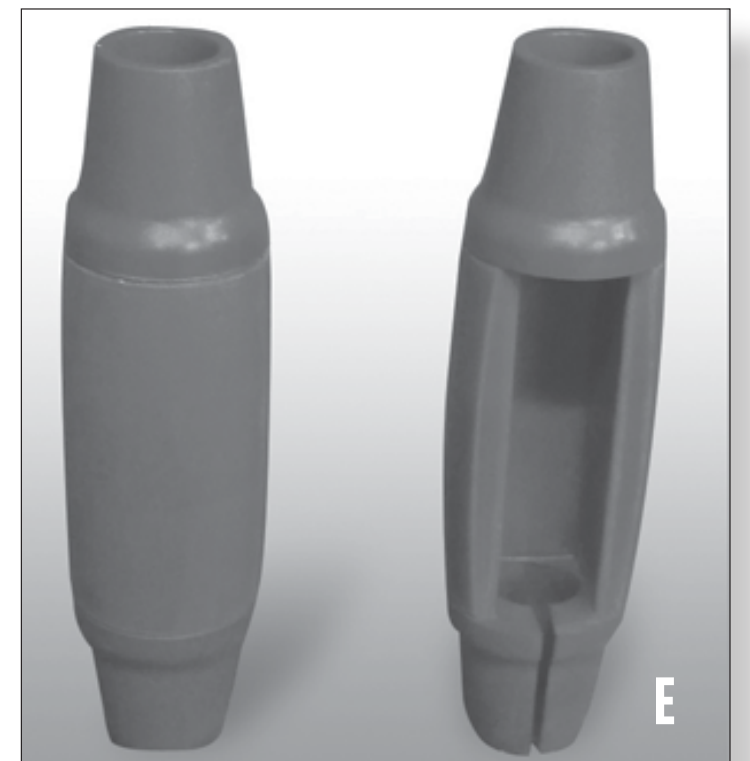

- A. Corner Bumpers - gray, white, tan
- B. Flag Pole Kits
- C. Glo Cleats - 6" and 8"
- D. 3' Side Bumper - gray, white, tan
- E. Round Pole Bumpers - White & Gray